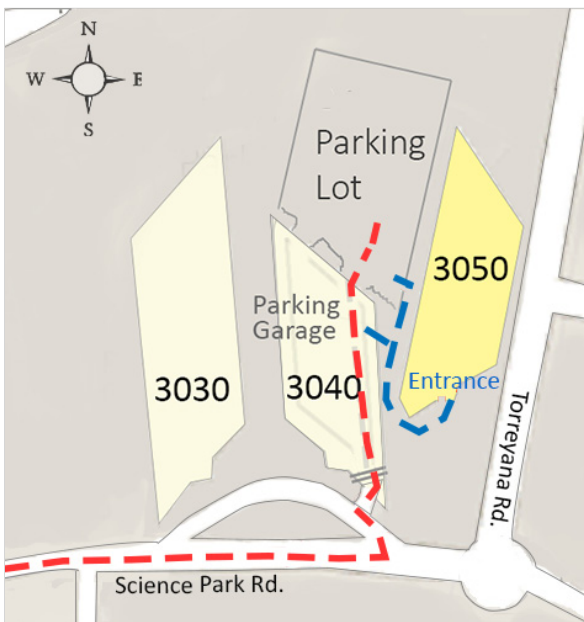

Map: Human Resources - California

Directions from Interstate 5

Take the Genesee Ave exit (Exit 29).

From the South: Turn left onto Genesee Ave.

From the North: Keep right to merge onto Genesee Ave W.

TSRI Human Resources
3050 Science Park Rd.
2nd Floor
San Diego, CA 92121

- Drive west on Genesee Ave. and stay in the right lane.
- Genesee Ave. will turn into North Torrey Pines Rd.
- Turn right onto Science Park Rd. (approx. 1.4 miles from freeway)
- At the bottom of the hill, turn left into the last driveway just before Torreyana Rd.
- Pass through the parking garage under the 3040 building. You may park in any unreserved space in the garage or the lot.

- The main entrance to the 3050 building faces Torreyana Rd.
- Follow the sidewalk path (blue dotted line) around the 3050 building to the main entrance.
- Take the building elevator to the 2nd floor.
- Exit the elevator and turn right.
- The Human Resources reception desk is located directly to the right of the elevator.