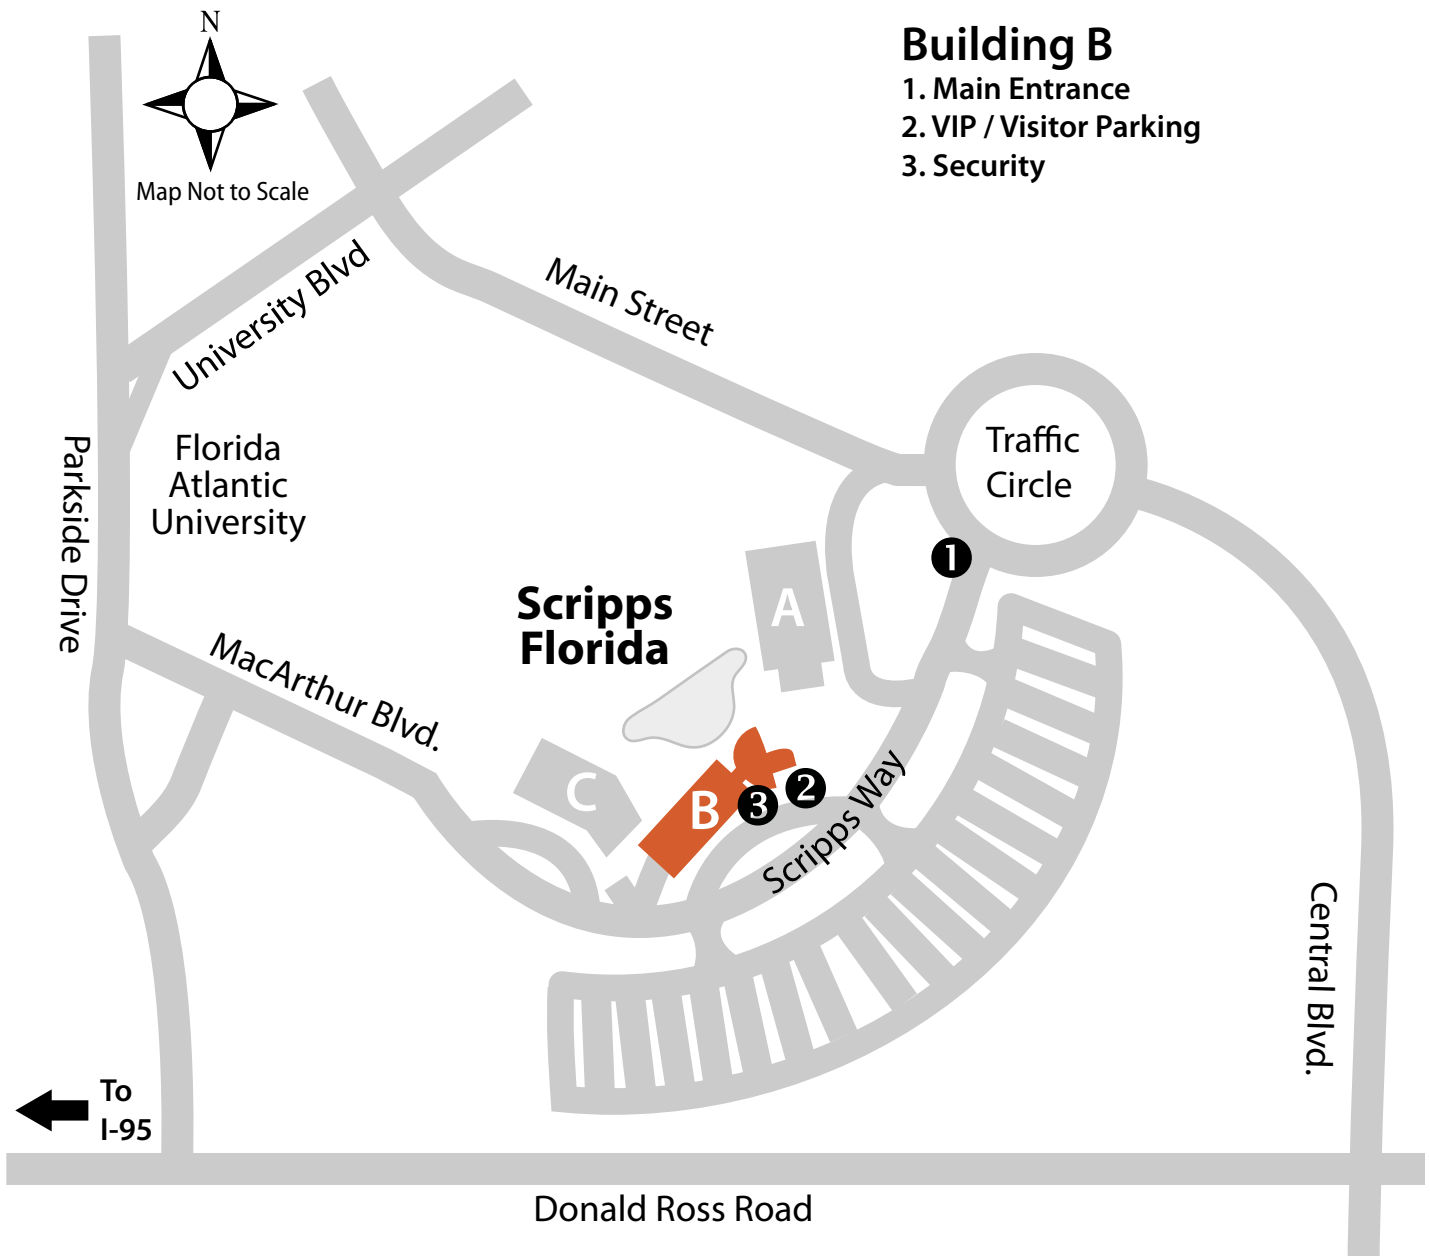

### Building B

1. Main Entrance
2. VIP / Visitor Parking
3. Security

#### Directions from the North

(via Florida Turnpike or Interstate 95)

- On the Turnpike exit at Indiantown Road, drive east to I-95 and go south one exit to Donald Ross Road.
- Exit and drive east.
- Turn left onto Central Blvd.
- Drive around the first traffic circle to the entrance of Scripps Florida (just beyond intersection of Main Street).
- Park in the "Visitor" parking in front of Building B.
- Check in with the Security Guard in Building B.

#### Directions from the South

(via Florida Turnpike or Interstate 95)

- From the turnpike exit at PGA Blvd., drive east to I-95 and then go north one exit to Donald Ross Road.
- Exit and drive east.
- Turn left onto Central Blvd.
- Drive around the first traffic circle to the entrance of Scripps Florida (just beyond intersection of Main Street).
- Park in the "Visitor" parking in front of Building B.
- Check in with the Security Guard in Building B.